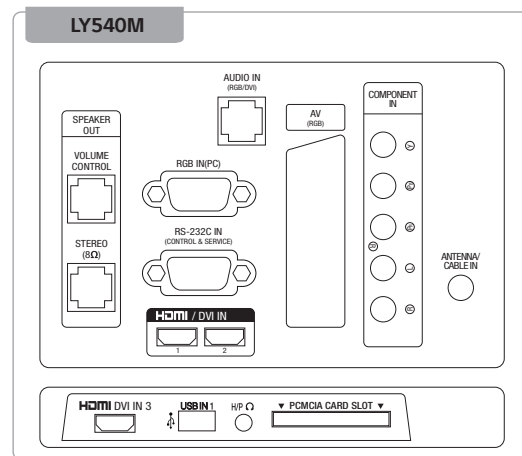

Back Jack Panel

www.lgcommercial.com