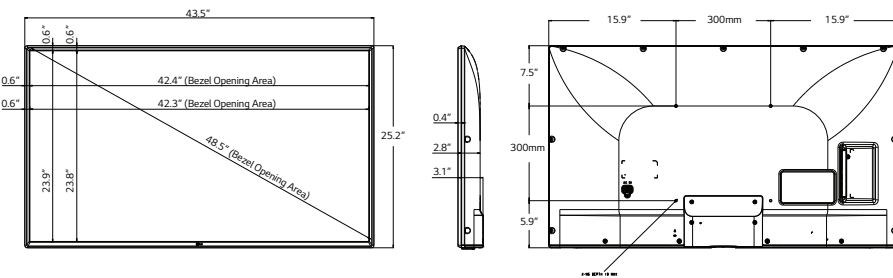

LG is committed to improving product development, manufacturing and usage to meet the demand for products with environmentally friendly features. Our televisions have technologies to help reduce power consumption and can increase cost savings per room.

SMART TECHNOLOGY

Dynamic Power Savings - Using built-in algorithms, TV will automatically reduce the power consumption based on incoming video, while maximizing picture performance.

Static Power Savings - Picture brightness level can be set at the preferred power consumption level to reduce power and help increase energy savings.

COMPLIANCE

CEC Compliant - Meets the Appliance Efficiency Regulations of the California Energy Commission.

RoHS Compliant - Meets directive on restriction of hazardous substances.

55UV770M

49UV770M

43UV770M

Rear Jack Panel

Side Jack Panel

OPTIONAL ACCESSORY REMOTES

INSTALLER REMOTE INSTALLERRC

PATIENT MULTI-BED REMOTE PATIENTRC

PRO:CENTRIC PILLOW SPEAKER