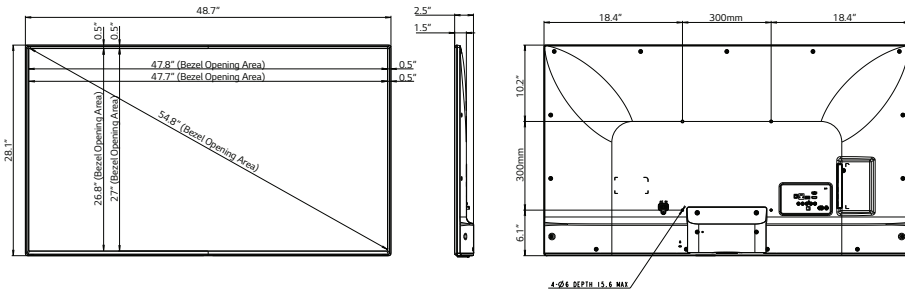

LG is committed to improving product development, manufacturing and usage to meet the demand for products with environmentally friendly features. Our televisions have technologies to help reduce power consumption and can increase cost savings per room.

SMART TECHNOLOGY

Dynamic Power Savings - Using built-in algorithms, TV will automatically reduce the power consumption based on incoming video, while maximizing picture performance.

Static Power Savings - Picture brightness level can be set at the preferred power consumption level to reduce power and help increase energy savings.

COMPLIANCE

CEC Compliant - Meets the Appliance Efficiency Regulations of the California Energy Commission.

RoHS Compliant - Meets directive on restriction of hazardous substances.

55UV770M

49UV770M