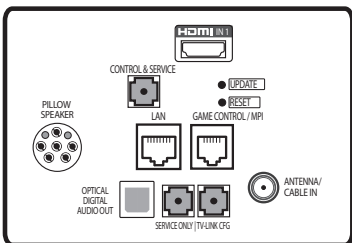

COMPLIANCE

CEC Compliant - Meets the Appliance Efficiency Regulations of the California Energy Commission.

RoHS Compliant - Meets directive on restriction of hazardous substances.

55UV770M

49UV770M

43UV770M

Rear Jack Panel

Side Jack Panel

OPTIONAL ACCESSORY REMOTES

INSTALLER REMOTE INSTALLERRC

PATIENT MULTI-BED REMOTE PATIENTRC

PRO:CENTRIC PILLOW SPEAKER

4K UHD Hospital Grade Pro:Centric SMART UV770M

▶ **55UV770M**
55" class (54.8" diag)