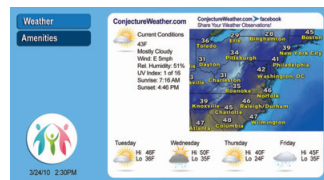

THE UV770M PRO:CENTRIC APPLICATION PLATFORM

LG'S FREE-TO-GUEST SOLUTION

When these TVs are configured for LG's Free-To-Guest Mode of operation (either via CPU or EBL), remote management options are available, as described below. With remote management, individual room visits are no longer required for TV configuration updates, including FTG Channel Map and FTG Installer Menu settings updates.