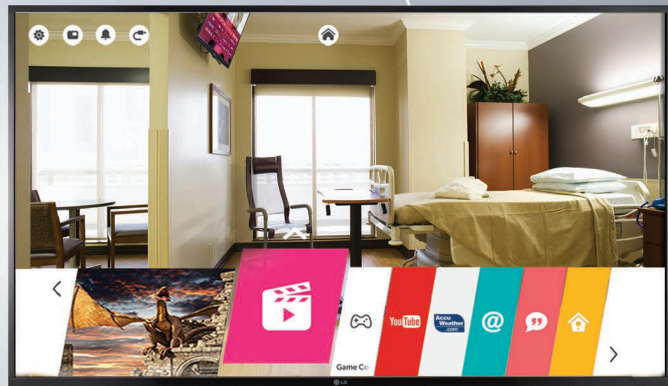

4K UHD Hospital Grade Pro:Centric SMART UV770M

▶ 55UV770M

55" class (54.8" diag)

▶ 49UV770M

49" class (48.5" diag)

▶ 43UV770M

43" class (42.5" diag)