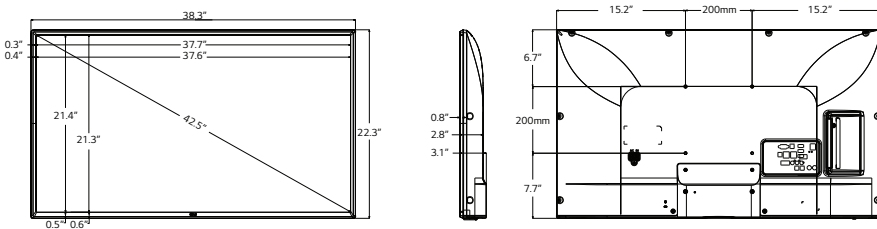

Rear Jack Panel

Side Jack Panel

OPTIONAL ACCESSORY REMOTES

INSTALLER REMOTE INSTALLERRC

PATIENT MULTI-BED REMOTE PATIENTRC

PRO:CENTRIC PILLOW SPEAKER

4K UHD Hospital Grade Pro:Centric SMART UV770M

▶ **55UV770M**
55" class (54.8" diag)