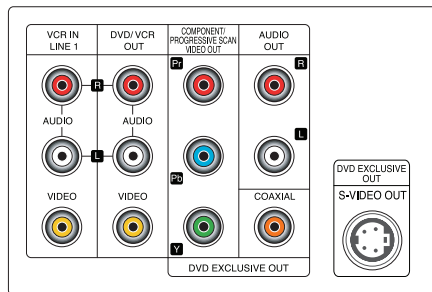

REAR AUDIO/VIDEO INPUTS/OUTPUTS