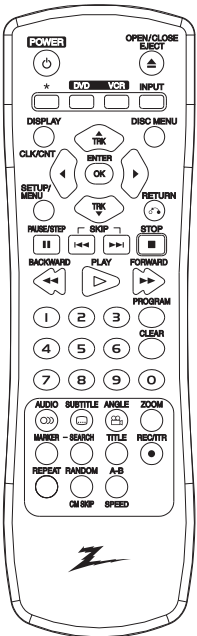

GRAPHIC USER INTERFACE

Language	English/Spanish/French/Portuguese

VIDEO CAPABILITIES

Digital/Analog Conversion	108MHz/14bit
Progressive Scan Output	•

AUDIO CAPABILITIES

Digital/Analog Conversion	96Khz/24bit
DTS Audio Support	•
Dolby Digital Audio	•
Dolby Digital 2 ch Down Mix	•

DVD PLAYBACK FEATURES

Zoom	•
Parental Lock	•
Bookmark Search	•
Resume	•
Auto Play	•
Chapter Skip (Rew/Fwd)	•
Smooth Scan & Slow Motion	•
Repeat Play (A/B, Title, Track/Chapter, All)	•
Subtitle Still	•

VCR FEATURES

VCR Type	4 Head
Recording Mode	SP/SLP
DVD to VCR Dubbing	•
SQPB (Super Quasi Playback)	•
Auto Power Off	•
Counter Reset	•
Return to Zero	•
Auto Tracking	•
Rewind Time	180 seconds ±30
Still/Slow Motion	•

FRONT PANEL INPUTS/OUTPUTS

Composite Video Input	1
Audio L/R Input	1

REAR PANEL INPUTS/OUTPUTS

Digital Audio Out/Coaxial	1
Audio L/R Out	1
Audio L/R In	1
Component Video Out	1
S-Video Out	1
Composite Video Out	1
Composite Video In	1

SUPPLIED ACCESSORIES

Remote Control Type	Universal
A/V Cable (RCA Type)	•
Battery (Size)	2(AAA)
Warranty Card	•
Customer Registration Card	•

POWER

Power System	AC 120V/60Hz
Power Off Consumption	1W under
Maximum Power Consumption	17W

SPECIFICATIONS

Color	Silver/Black
Dimensions (W x H x D)	16.9" x 3.1" x 10.4"
Weight	4.2lbs
Dimensions w/Packaging (W x H x D)	20.2" x 14.6" x 6.5"
Weight In Package	9.2lbs
UPC	719192171244
Warranty	1 Year Parts/90 Days Labor

REMOTE