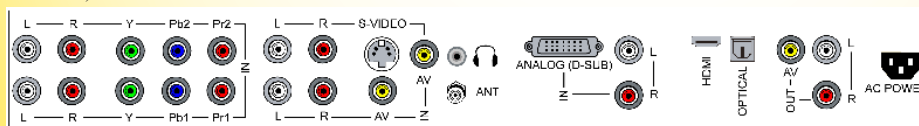

Input.....	100V-240V 50/60HZ Direct AC Input
Consumption.....	280w MAX

Rear Inputs

AC.....	IEC Male, Hospital Grade
RF.....	F-Connector - female
Pillow Speaker.....	3 conductor 1/4" female
RS-232C.....	Service Port 9-pin male D-Sub
CCI.....	8-pin RJ45 Female
MTI.....	8-pin RJ45 Female w/ power option
Component 1.....	RCA Female 1080i w/ stereo sound
Component 2.....	RCA Female 1080i w/ stereo sound
S-Video.....	DIN Female
S-Video Audio.....	RCA Female
Composite Video.....	RCA Female
HDMI.....	Yes
PC RGB.....	15 pin D-Sub
PC Audio.....	3.5mm Stereo Female
DVI.....	Yes

Outputs

Composite Audio/Stereo.....	RCA Female
Digital Sound Output.....	SPDIF

Specific Features

Internal DVD Modular Option.....	Yes
Internal IPTV Modular Option.....	Yes
Selectable Pillow Speaker inputs.....	+14 VDC + 5VDC off - 5 VDC
Programable Pillow Speaker Recognition.....	Yes
Auto Power On.....	Yes
Power Management.....	Yes
Bed A/B.....	Yes
Programmable Source Selection.....	Yes
Direct Access to source from pillow speaker.....	Yes
Channel Lock.....	Yes
Parental Control (V-Chip).....	Yes
Clone Programmable.....	Yes

Cabinet

Color.....	Silver
Dimensions.....	26.9" x 39.25" x 4.6"
Weight.....	59 lbs
Mounting.....	200 x 200 VESA
Cleaning.....	Chemical resistance to withstand cleaning with 25% bleach in water solutions

Regulatory

UL / UL.....	Yes
Healthcare Grade UL6500 & UL60065.....	Yes

BASIC JACK PACK

BETTER SOLUTIONS ARE WITHIN REACH™